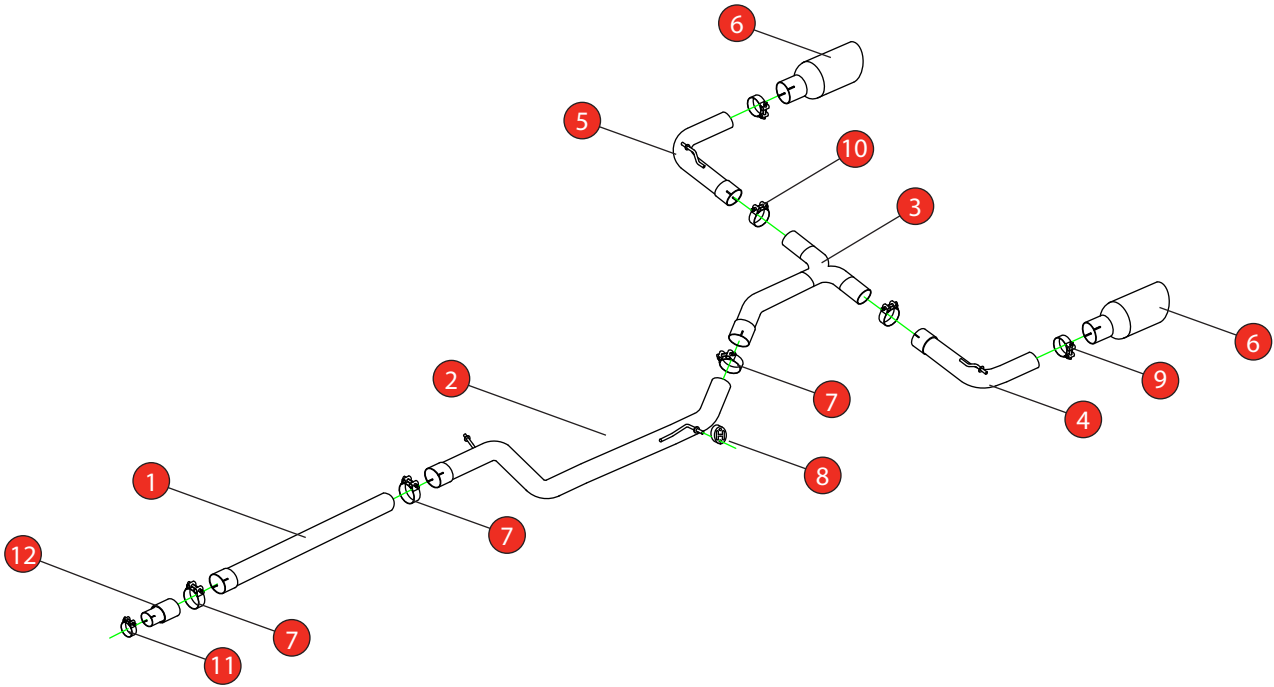

Car	VW MK7 Golf GTD	Part No.	SVWS068
Year	2013-2017	Fit Kits	388FK
Notes	Requires GTI rear diffuser, VW part number 5G6807568F	Features	Pipe Diameter:- 76mm

Estimated Fitting Time: 1 Hour

NO.	PART NO.	DESCRIPTION	QTY
1	641VW	Non-resonated Front Section	1
2	809VW	Non-resonated Centre Section	1
3	720VW	'Y' Piece	1
4	721VW	L/H Trim Connecting Pipe	1
5	722VW	R/H Trim Connecting Pipe	1
6	Z023.10061	Ø100mm Polished Daytona Trim	2
Fit Kit			
7	Z016.10062	79mm H/D Clamp	3
8	Z016.10057	Hanging Rubber	1
9	Z016.10064	63-68mm H/D Clamp	2
10	Z016.10070	65mm H/D Clamp	2
11	Z016.10004	55-59mm Clamp	1
12	AD130	Adaptor (USE TO FIT TO O.E SYSTEM)	1

E-MARK	N/A
DATE	23/03/2022
ISSUE	00
AUTHORISED	S Shipley

NOTE: ENSURE SCORPION SYSTEM IS CLEAR OF MOVING PARTS AND ALL ORIGINAL FUNCTIONS WORK CORRECTLY.

STAY CONNECTED TO RED POWER.